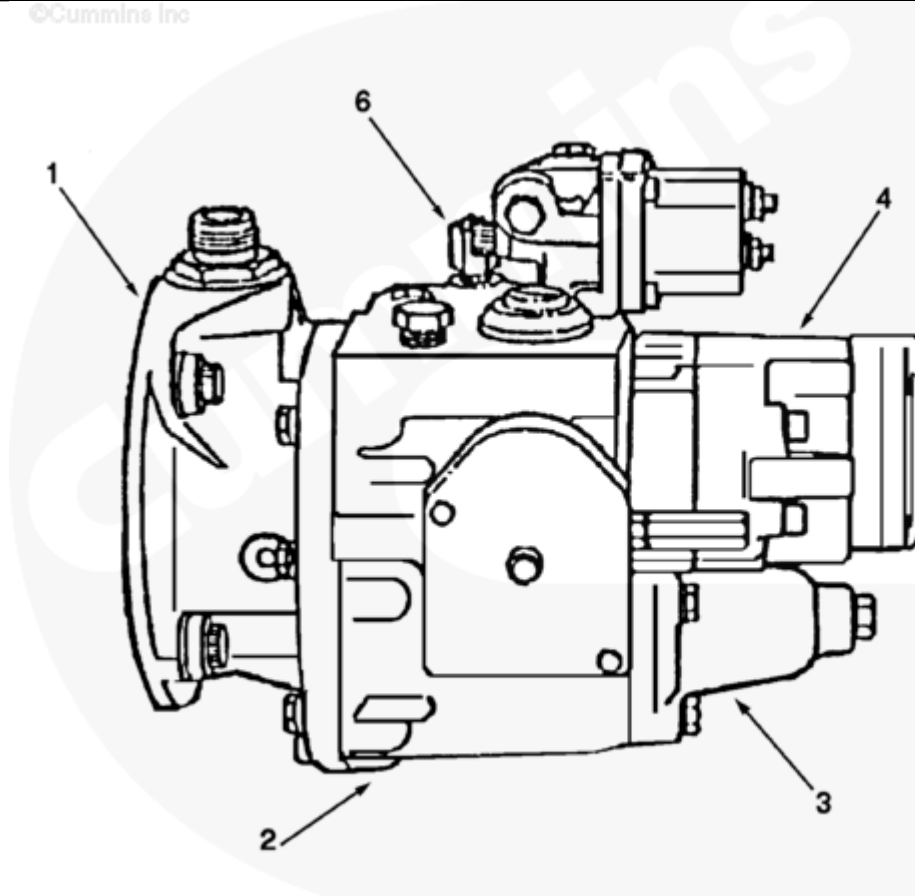

Parts Catalog - Option Detail

Electronic Parts Catalog - Option Detail				
Option	Group	Graphic	Film Card	Date
FP12054	05.01	fp101ge	F	15-JUL-91
Engines	NH/NT 855, NT495, NT743, NTA855 N106			

©Cummins Inc

[SMALL](#) | [MEDIUM](#) | [LARGE](#)

Cart	Ref No	Part Number	Part Description	Required	Remarks
View My Cart					
		FP12054	Fuel Pump		
					Fuel Pump
					PTG/AUTO/AFC. Tach Drive.
					3/4inch bushed, pressurized
					gear pump. Use with 3021917
					hardware kit.

<input type="checkbox"/>		3060708	Fuel Pump	1	
<input type="checkbox"/>	1	3030267	Fuel Pump Front Cover	1	Reference group 05.01.2
<input type="checkbox"/>	2	3060695	Fuel Pump Housing	1	Reference group 05.01.1
<input type="checkbox"/>	3	3021977	Spring Cover	1	Reference group 05.01.7
<input type="checkbox"/>	4	3034243	Gear Fuel Pump	1	Reference group 05.01.4
	5	AR12220	Fuel Filter Head And Damper	1	Reference group 05.01.3
	6	3031297	Assembly , Afc	1	Reference group 05.01.5